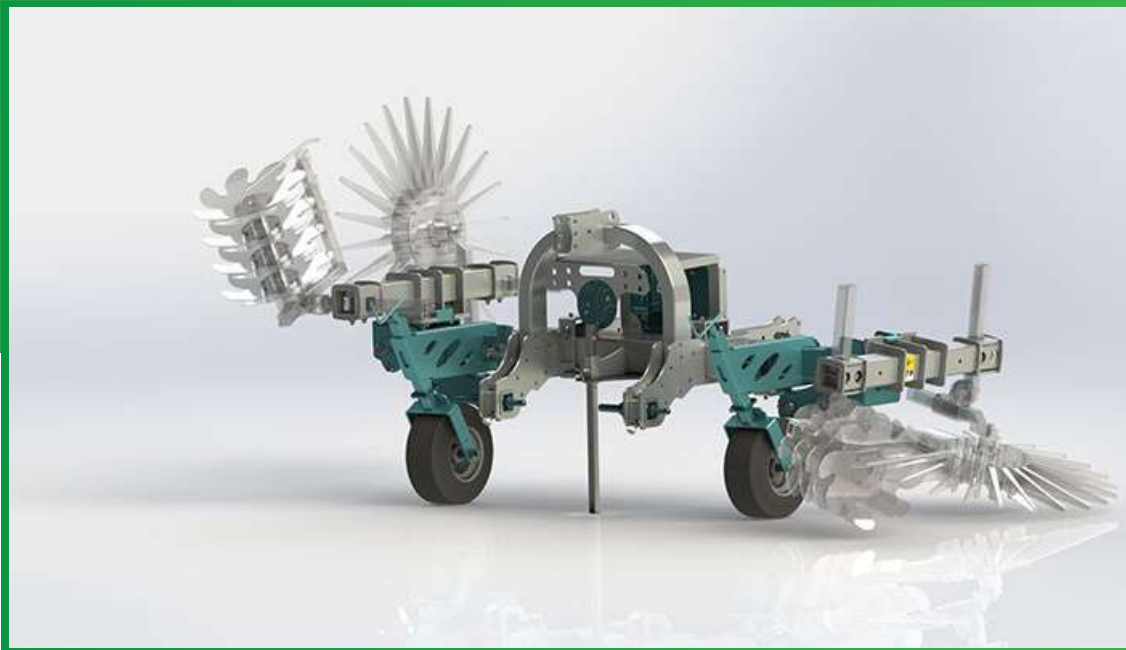

# SYSTEM BIO DX - SX GIGANTE

SYSTEM BIO DX-SX GIGANTE / SYSTEM BIO DX-SX GIGANTE /  
 SYSTEM BIO DX-SX GIGANTE / SYSTEM BIO DX-SX GIGANTE /  
 ΠΟΥΒΟΦΡΕΖΑ SYSTEM BIO

MOD. mm	Kg	A min-max	B min-max	C min-max	D min-max	E min-max	 HP	 min-max	 mm
GIGANTE	600	2900-4400	3130-4530	3490-4890	ø540 3180-4580 ø700 3380-4780 ø950 3630-5000	2450-3150	60	50-100	da 3500 a 5000