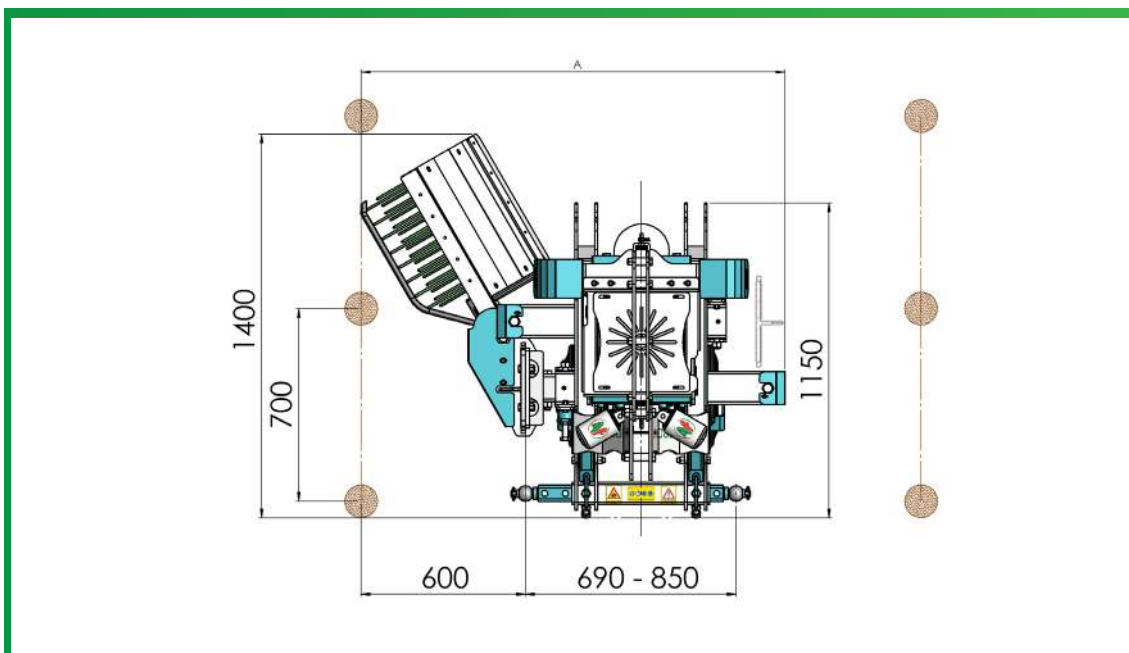

MOD. mm	Kg	A min-max	 HP	
PICCOLO	DA 360 A 580	1540-2040	30	1900 - 2700
MEDIO		1740-2240	30	2400 - 3300
GRANDE		1940-2440	30	2700 - 3500